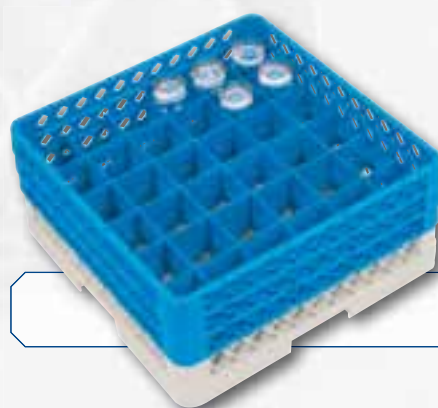

A-Type glass racks

TUMBLER RACKS

No.	Type	cm	max. Ø cm	max. H cm	EURO
*CR0910	CR 09-0A	10(H)x50x50	15	8,5	12,00
*CR0911	CR 09-1A	14(H)x50x50	15	12	19,00
*CR0912	CR 09-2A	18(H)x50x50	15	16	25,00
*CR0913	CR 09-3A	22(H)x50x50	15	20	31,00
*CR0914	CR 09-4A	26(H)x50x50	15	24	37,00

9 COMPART.

EURO	No.	Type	cm	max. Ø cm	max. H cm
13,00	*CR1610	CR 16-0A	10(H)x50x50	11,2	8,5
20,00	*CR1611	CR 16-1A	14(H)x50x50	11,2	12
26,00	*CR1612	CR 16-2A	18(H)x50x50	11,2	16
32,00	*CR1613	CR 16-3A	22(H)x50x50	11,2	20
38,00	*CR1614	CR 16-4A	26(H)x50x50	11,2	24

16 COMPART.

No.	Type	cm	max. Ø cm	max. H cm	EURO
*CR2510	CR 25-0A	10(H)x50x50	9	8,5	14,00
*CR2511	CR 25-1A	14(H)x50x50	9	12	21,00
*CR2512	CR 25-2A	18(H)x50x50	9	16	27,00
*CR2513	CR 25-3A	22(H)x50x50	9	20	33,00
*CR2514	CR 25-4A	26(H)x50x50	9	24	39,00

25 COMPART.

EURO	No.	Type	cm	max. Ø cm	max. H cm
14,00	*CR3610	CR 36-0A	10(H)x50x50	7,4	8,5
21,00	*CR3611	CR 36-1A	14(H)x50x50	7,4	12
27,00	*CR3612	CR 36-2A	18(H)x50x50	7,4	16
33,00	*CR3613	CR 36-3A	22(H)x50x50	7,4	20
39,00	*CR3614	CR 36-4A	26(H)x50x50	7,4	24

36 COMPART.

No.	Type	cm	max. Ø cm	max. H cm	EURO
*CR4910	CR 49-0A	10(H)x50x50	6,3	8,5	15,00
*CR4911	CR 49-1A	14(H)x50x50	6,3	12	22,00
*CR4912	CR 49-2A	18(H)x50x50	6,3	16	28,00
*CR4913	CR 49-3A	22(H)x50x50	6,3	20	34,00
*CR4914	CR 49-4A	26(H)x50x50	6,3	24	40,00

49 COMPART.