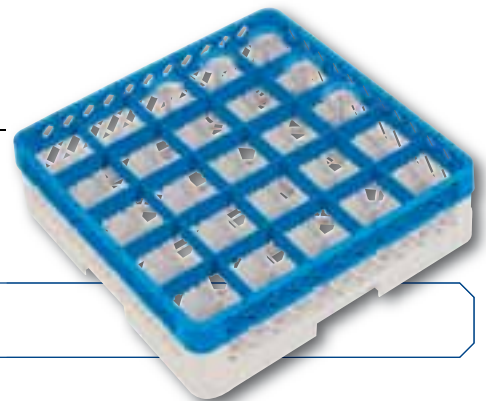

EURO	No.	Type	cm	max. Ø cm	max. H cm
19,00	*CR1621	CR 16-1Z	14(H)x50x50	11,2	12
27,00	*CR1622	CR 16-2Z	18(H)x50x50	11,2	16
33,00	*CR1623	CR 16-3Z	22(H)x50x50	11,2	20
38,00	*CR1623	CR 16-4Z	26(H)x50x50	11,2	24

16 COMPART.

No.	Type	cm	max. Ø cm	max. H cm	EURO
*CR2521	CR 25-1Z	14(H)x50x50	9	12	21,00
*CR2522	CR 25-2Z	18(H)x50x50	9	16	28,00
*CR2523	CR 25-3Z	22(H)x50x50	9	20	34,00
*CR2524	CR 25-4Z	26(H)x50x50	9	24	39,00

25 COMPART.