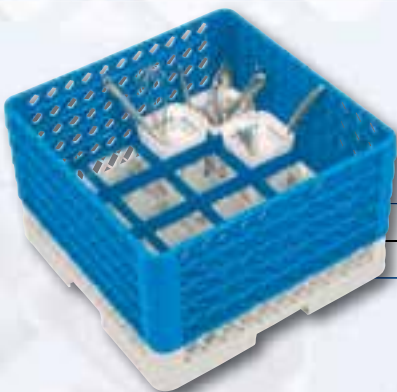

EURO	No.	Type	cm	max. H cm
43,00	*CR1605	CR 16-5	30(H)x50x50	28

+5

OPEN RACK - available in 5 different sizes, 4 cm higher each time.

+1

No.	Type	cm	max. H cm	EURO
*CR0301	CR 3-1	14(H)x50x50	12	19,50