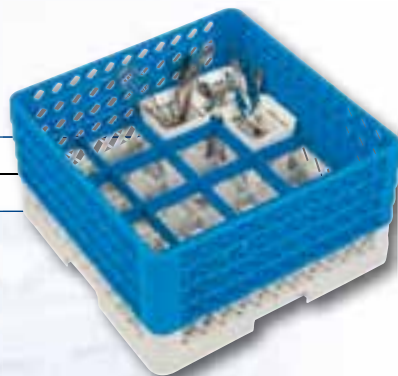

EURO	No.	Type	cm	max. H cm
43,00	*CR1605	CR 16-5	30(H)x50x50	28

+5

OPEN RACK - available in 5 different sizes, 4 cm higher each time.

+1

No.	Type	cm	max. H cm	EURO
*CR0301	CR 3-1	14(H)x50x50	12	19,50