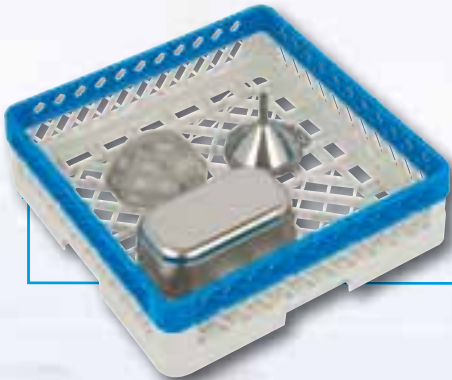

CATERRACKS

2011
2012

Offers an efficient solution for all kinds of problems, connected with ware-handling. These sturdy racks reduce breaking, save space and increase productivity. Their open structure allows maximum exposure to washing action and facilitates washing and drying. Made from the best materials, CATERRACKS is designed for many years of trouble-free life. The double wall construction adds strength and durability and cushions washing action and shock of handling. CATERRACKS are delivered assembled and ready for use.

The open extender adds height to protect glassware when loaded racks are stacked one upon another.

The compartment extenders provide maximum separation and protection between glassware while adding height.

The extender system allows fast, simple assembly without loose screws or other fasteners. Fixed extenders will not separate.

MM Ø 150 - 9 COMPART.

MM Ø 112 - 16 COMPART.

MM Ø 90 - 25 COMPART.

MM Ø 74 - 36 COMPART.