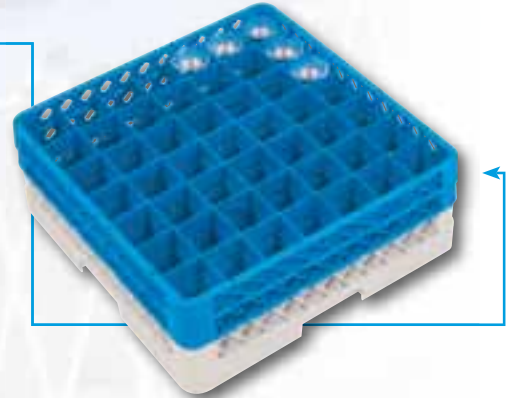

CATERRACKS

2011
2012

Offers an efficient solution for all kinds of problems, connected with ware-handling. These sturdy racks reduce breaking, save space and increase productivity. Their open structure allows maximum exposure to washing action and facilitates washing and drying. Made from the best materials, CATERRACKS is designed for many years of trouble-free life. The double wall construction adds strength and durability and cushions washing action and shock of handling. CATERRACKS are delivered assembled and ready for use.

The open extender adds height to protect glassware when loaded racks are stacked one upon another.

The compartment extenders provide maximum separation and protection between glassware while adding height.