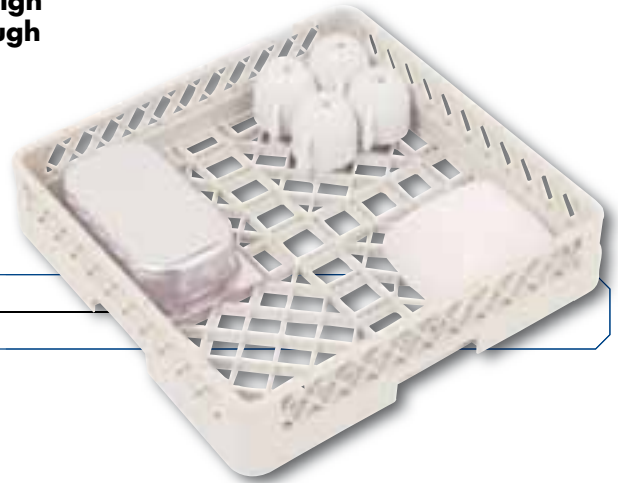

CUP RACK - the cup rack CR 20 has 20 compartments of 89 x 112 mm, each compartment with a tilt bar for drainage.

20

EURO	No.	Type	cm	max. cm	H max. cm
13,95	*CR2000	CR 20	10(H)x50x50	9x11,2	8,5

CUP RACK - high, especially for hot chocolate mugs.

+1

EURO	No.	Type	cm	max. cm	H max. cm
19,95	*CR2001	CR 20-A	14(H)x50x50	9x11,2	11,5

TRAY RACK - this open tray rack is specifically designed for those extra large trays and platters.

EURO	No.	Type	cm
14,95	*CR5000	CR 50	10(H)x50x50

OPEN RACK - with an open bottom and sidewall design which permits maximum water circulation for thorough washing and drying.

No.	Type	cm	EURO
*CR0100	CR 1	10(H)x50x50	11,25

FLATWARE RACK - with a fine mesh design surface allowing maximum water circulation for efficient washing and drying.

No.	Type	cm	EURO
*CR0200	CR 2	10(H)x50x50	11,25

PLATE RACK - features molded-in pegs designed to hold plates and trays.

No.	Type	cm	EURO
*CR0300	CR 3	10(H)x50x50	11,25

A-Type glass racks

TUMBLER RACKS

No.	Type	cm	max. Ø cm	max. H cm	EURO
*CR0910	CR 09-0A	10(H)x50x50	15	8,5	12,00
*CR0911	CR 09-1A	14(H)x50x50	15	12	19,00
*CR0912	CR 09-2A	18(H)x50x50	15	16	25,00
*CR0913	CR 09-3A	22(H)x50x50	15	20	31,00
*CR0914	CR 09-4A	26(H)x50x50	15	24	37,00