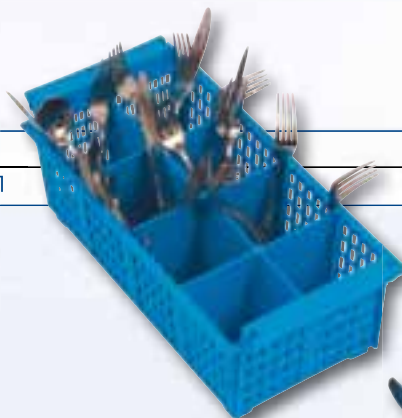

FLATWARE BASKET

No.	cm	EURO
*CR6000	15(H)x43x21	8,95

with folding handles