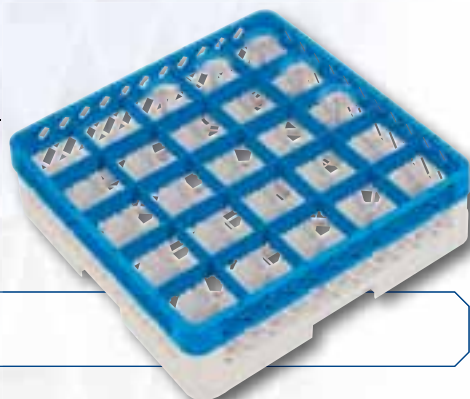

EURO	No.	Type	cm	max. Ø cm	max. H cm
13,00	*CR1610	CR 16-0A	10(H)x50x50	11,2	8,5
20,00	*CR1611	CR 16-1A	14(H)x50x50	11,2	12
26,00	*CR1612	CR 16-2A	18(H)x50x50	11,2	16
32,00	*CR1613	CR 16-3A	22(H)x50x50	11,2	20
38,00	*CR1614	CR 16-4A	26(H)x50x50	11,2	24

16 COMPART.

No.	Type	cm	max. Ø cm	max. H cm	EURO
*CR2510	CR 25-0A	10(H)x50x50	9	8,5	14,00
*CR2511	CR 25-1A	14(H)x50x50	9	12	21,00
*CR2512	CR 25-2A	18(H)x50x50	9	16	27,00
*CR2513	CR 25-3A	22(H)x50x50	9	20	33,00
*CR2514	CR 25-4A	26(H)x50x50	9	24	39,00

25 COMPART.