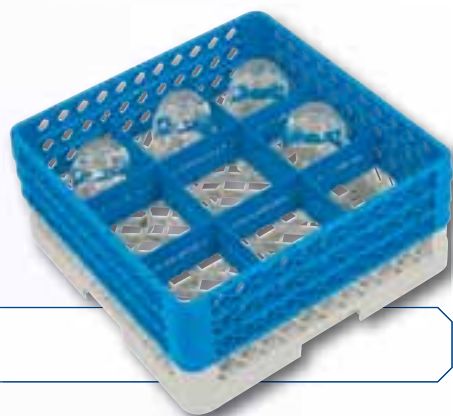

No.	Type	cm	EURO
*CR0200	CR 2	10(H)x50x50	11,25

PLATE RACK - features molded-in pegs designed to hold plates and trays.

No.	Type	cm	EURO
*CR0300	CR 3	10(H)x50x50	11,25

A-Type glass racks

TUMBLER RACKS

No.	Type	cm	max. Ø cm	max. H cm	EURO
*CR0910	CR 09-0A	10(H)x50x50	15	8,5	12,00
*CR0911	CR 09-1A	14(H)x50x50	15	12	19,00
*CR0912	CR 09-2A	18(H)x50x50	15	16	25,00
*CR0913	CR 09-3A	22(H)x50x50	15	20	31,00
*CR0914	CR 09-4A	26(H)x50x50	15	24	37,00