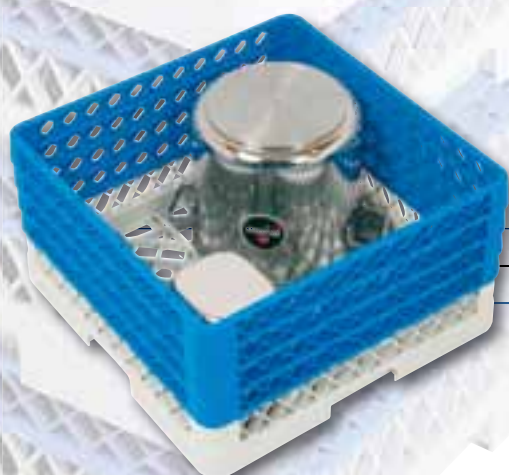

+4

OPEN RACK - available in 5 different sizes, 4 cm higher each time

+1

No.	Type	cm	max. H cm	EURO
*CR0101	CR 1-1	14(H)x50x50	12	17,50

EURO	No.	Type	cm	max. H cm
22,50	*CR0102	CR 1-2	18(H)x50x50	16

+2

+3

No.	Type	cm	max. H cm	EURO
*CR0103	CR 1-3	22(H)x50x50	20	28,50