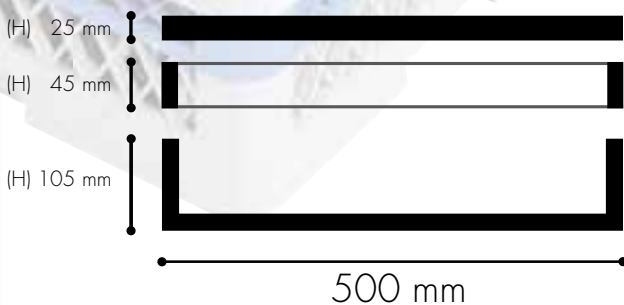

The extender system allows fast, simple assembly without loose screws or other fasteners. Fixed extenders will not separate.

MM Ø 150 - 9 COMPART.

MM Ø 112 - 16 COMPART.

MM Ø 90 - 25 COMPART.

MM Ø 74 - 36 COMPART.

MM Ø 63 - 49 COMPART.

* This graduation is in CM - when printing a scale deviation can occur

To determine compartments size. Place glass upside down over chart. Whatever compartment the largest diameter of glass fits within will determine the number of compartments and their size.