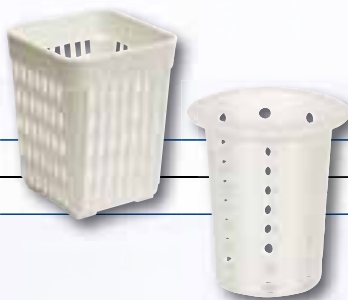

EURO	No.	Type	cm	max. H cm
34,50	*CR0104	CR 1-4	26(H)x50x50	24

+4

+5

No.	Type	cm	max. H cm	EURO
*CR0105	CR 1-5	30(H)x50x50	28	39,50

CUTLERY BEAKER - polyethylene

EURO	No.	cm	No.	H cm	Ø cm	EURO
1,50	023.021	11x11	023.001	13	10	1,80

FLATWARE BASKET

No.	cm	EURO
*CR6000	15(H)x43x21	8,95

with folding handles

EURO	No.	cm
13,95	*CR6500	15(H)x43x21

RACK DOLLY

No.	cm	EURO
*CR7500	18(H)x53x52	64,00

with push bar

EURO	No.	cm
95,00	*CR7000	85(H)x52x52

COVER FOR DISHWASHING RACKS

No.	cm	EURO
*CR5500	2,5(H)x50x50	10,00

CaterRacks also has a very efficient and unique coding system to identify the contents of the various racks by means of Clips. These clips snap on / off without any tools needed.