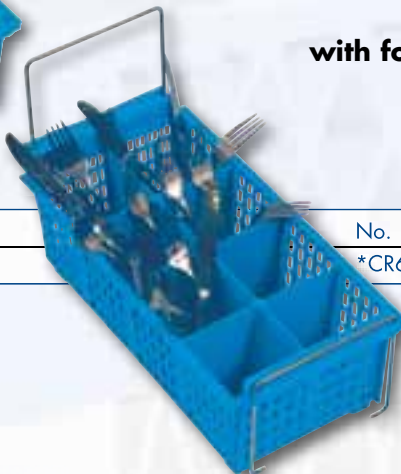

EURO	No.	cm
13,95	*CR6500	15(H)x43x21