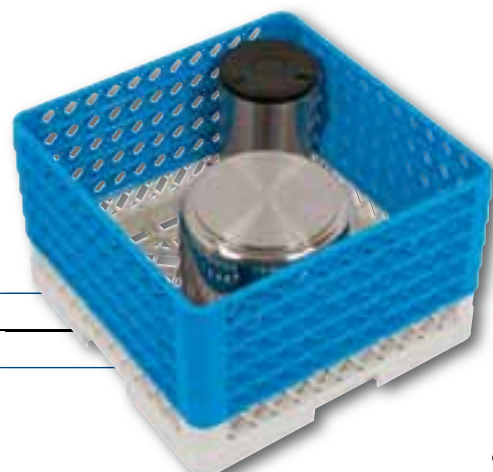

EURO	No.	Type	cm	max. H cm
34,50	*CR0104	CR 1-4	26(H)x50x50	24

+4

+5

No.	Type	cm	max. H cm	EURO
*CR0105	CR 1-5	30(H)x50x50	28	39,50