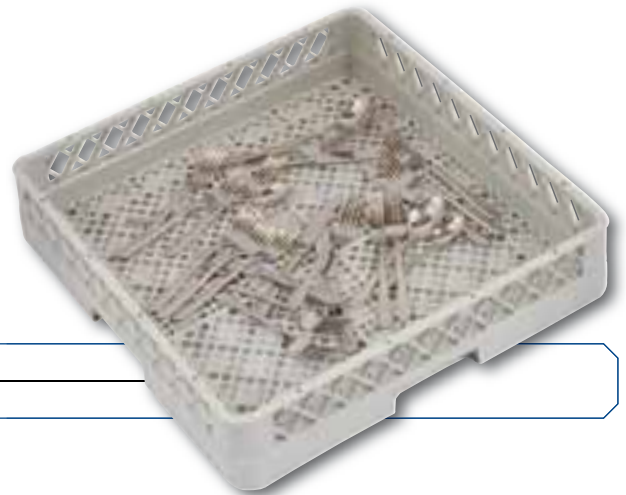

CUP RACK - the cup rack CR 20 has 20 compartments of 89 x 112 mm, each compartment with a tilt bar for drainage.

20

EURO	No.	Type	cm	max. cm	H max. cm
13,95	*CR2000	CR 20	10(H)x50x50	9x11,2	8,5

CUP RACK - high, especially for hot chocolate mugs.

+1

EURO	No.	Type	cm	max. cm	H max. cm
19,95	*CR2001	CR 20-A	14(H)x50x50	9x11,2	11,5

TRAY RACK - this open tray rack is specifically designed for those extra large trays and platters.

EURO	No.	Type	cm
14,95	*CR5000	CR 50	10(H)x50x50

OPEN RACK - with an open bottom and sidewall design which permits maximum water circulation for thorough washing and drying.

No.	Type	cm	EURO
*CR0100	CR 1	10(H)x50x50	11,25

FLATWARE RACK - with a fine mesh design surface allowing maximum water circulation for efficient washing and drying.